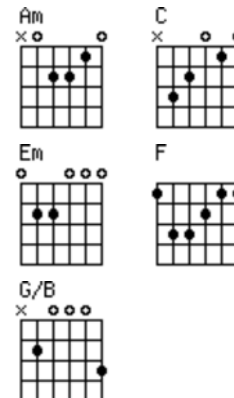

RESCUE

Jared Anderson

Am Em F Am

You are the source of life

Em F Am

I can't be left behind

Em F Am

No one else will do

C F

I will take hold of You

CHORUS:

C G/B

I need You Jesus to come to my rescue

Am F

Where else can I go?

C G/B

There's no other name by which I am saved

Am F

Capture me with grace

Am Em F

I will follow You

BRIDGE:

Am Em F

This world has nothing for me

I will follow You

Am Em F

This world has nothing for me

I will follow You

END

-----+
| This file is the author's own work and represents their interpretation |
| of the song. You may only use this file for private study, scholarship, |
| or research. |
-----+